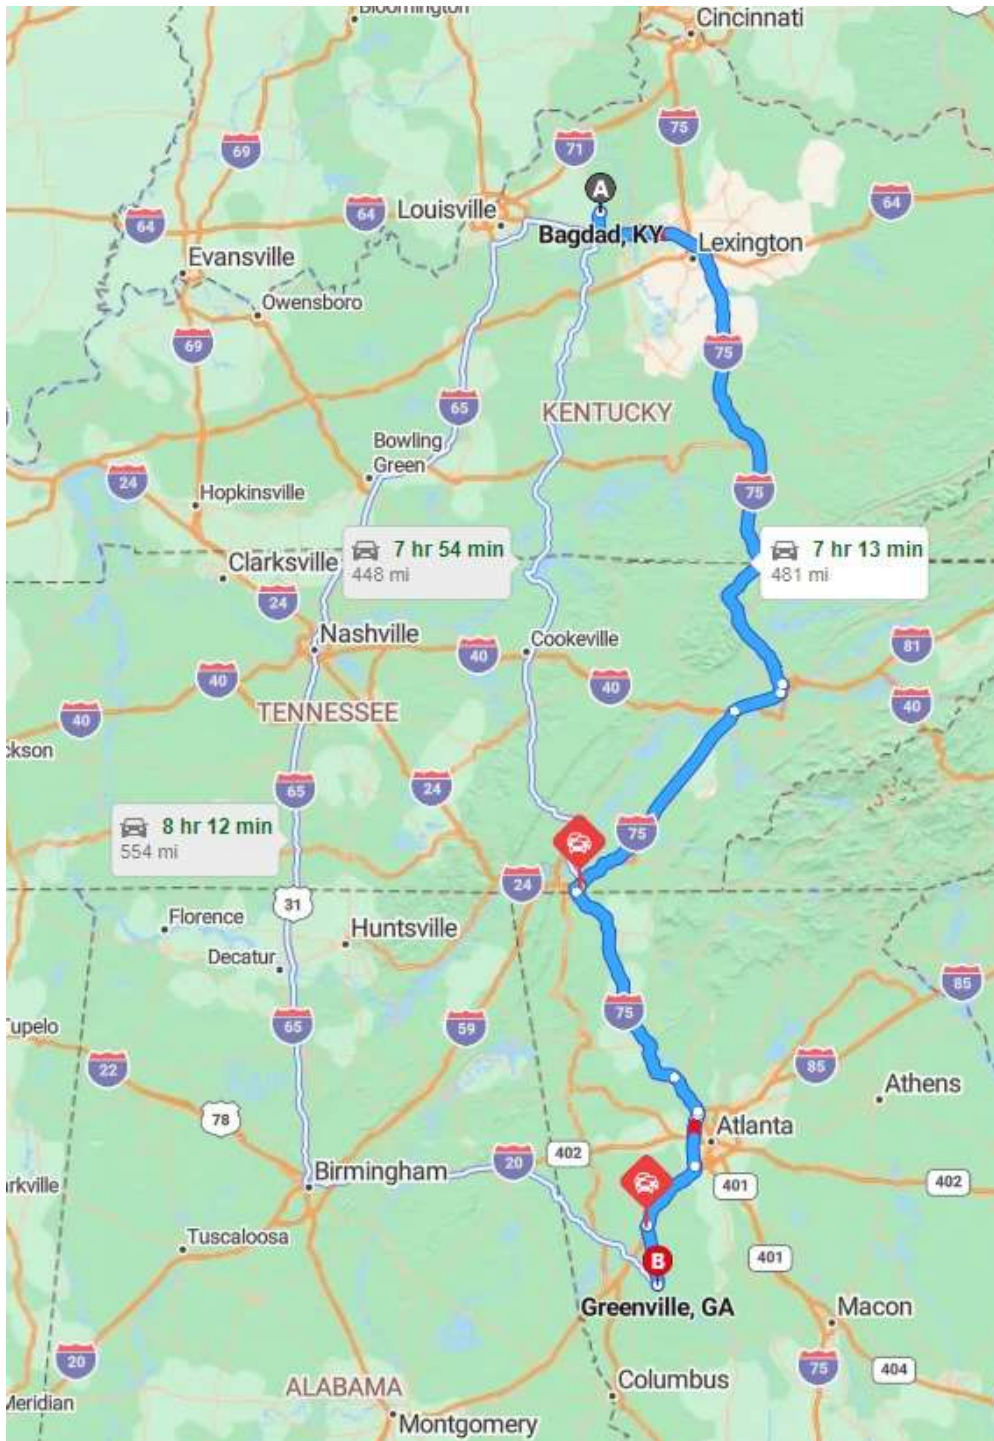

10% off of a full cane (10 straws, same buck) or 15% off of a single transaction over \$1500.

Buyer to pay PayPal fees or use Venmo for free. Checks accepted if mailed no later than July 8th

Pre-Paid Orders Only with FREE delivery to: Hoosier Rutfest (9/21), NAILE (11/10) or the Atlanta Trip (Sept 22-26?)

Can meet anywhere along this route off an Interstate exit.

No delivery to your house/farm is offered.

Sept 22-26?

Can also offer transport going South for Goats (message for pricing) and semen \$20 per cane.

Semen transport only on the return trip back to KY.